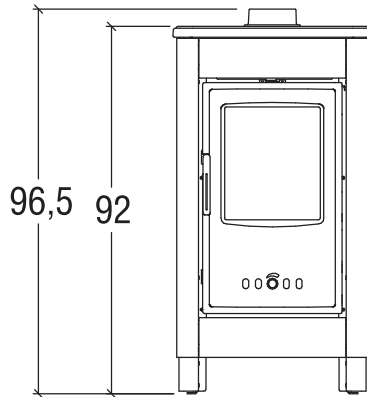

*Unit of measure and model dimensions may vary. E&OE.