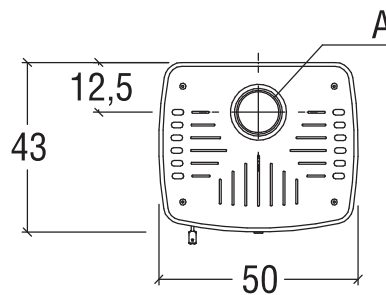

Available colours

* Selected colours are available on request only; Please confirm stock availability.

Output range Kw	6.6-8.1
Eco Design 2022 / Nom. Kw	6.6
Heating Capacity m³	190
Nominal Efficiency %	81
Type	Freestanding
Fuel Type	Wood
Max load / Nom. Cons. Kg/h	1.9
Brand	Superior
Category	Traditional Wood
Flue ø	130
Flue exit	Top
WxDxH mm	500 x 430 x 920
Weight Kg	110
Hopper capacity Kg	-
Finish	Steel, Cast-Iron
Ash tray	Yes
Glass cleaning air flow	Yes
Convection type	Natural
Multifire System	-
Dual power system	-
Ductable	-
Power settings	-
Remote control	-
Energy saving mode	-
Humidifier	-
Warranty	5 Yr. Structural 2 Yr. Elec. & Mech. 10 Yr. Parts Availability

* All warranties are subject to CRMS registration.

A Smoke outlet

*Unit of measure and model dimensions may vary. E&OE.