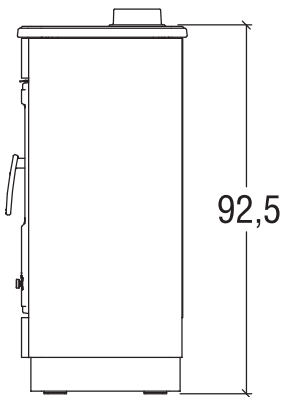

*Unit of measure and model dimensions may vary. E&OE.