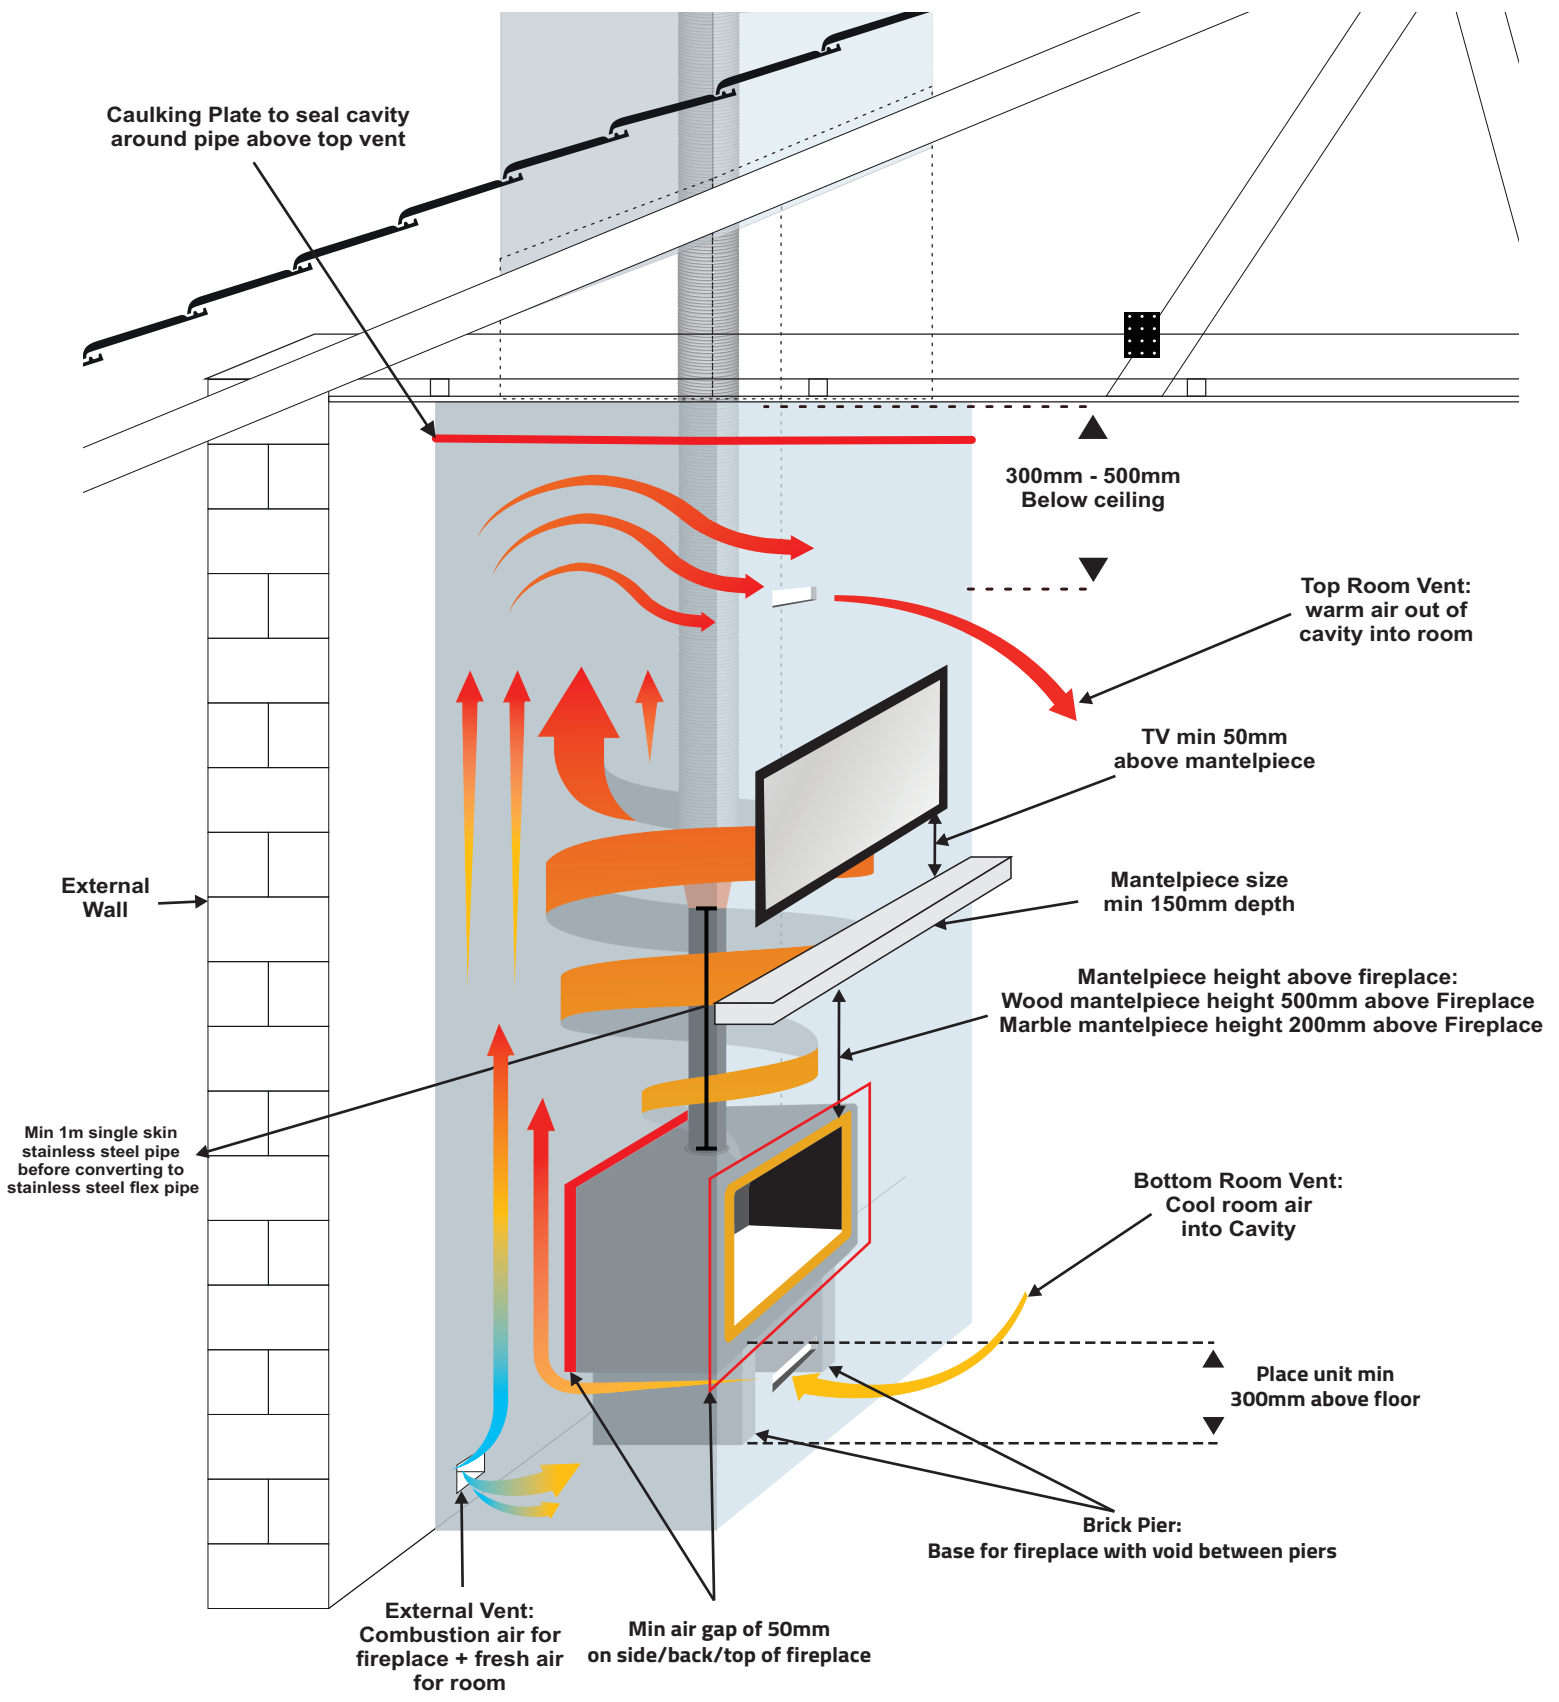

WOOD LOG BURNER

INSERT/BUILT IN

TV FLUSH MOUNTED GUIDELINE

Images & Info supplied as a guideline only. Please consult product manuals for manufacturers specification.

Guideline not to supercede **SANS/NBR**, local authority by-laws or manufacturers specifications.