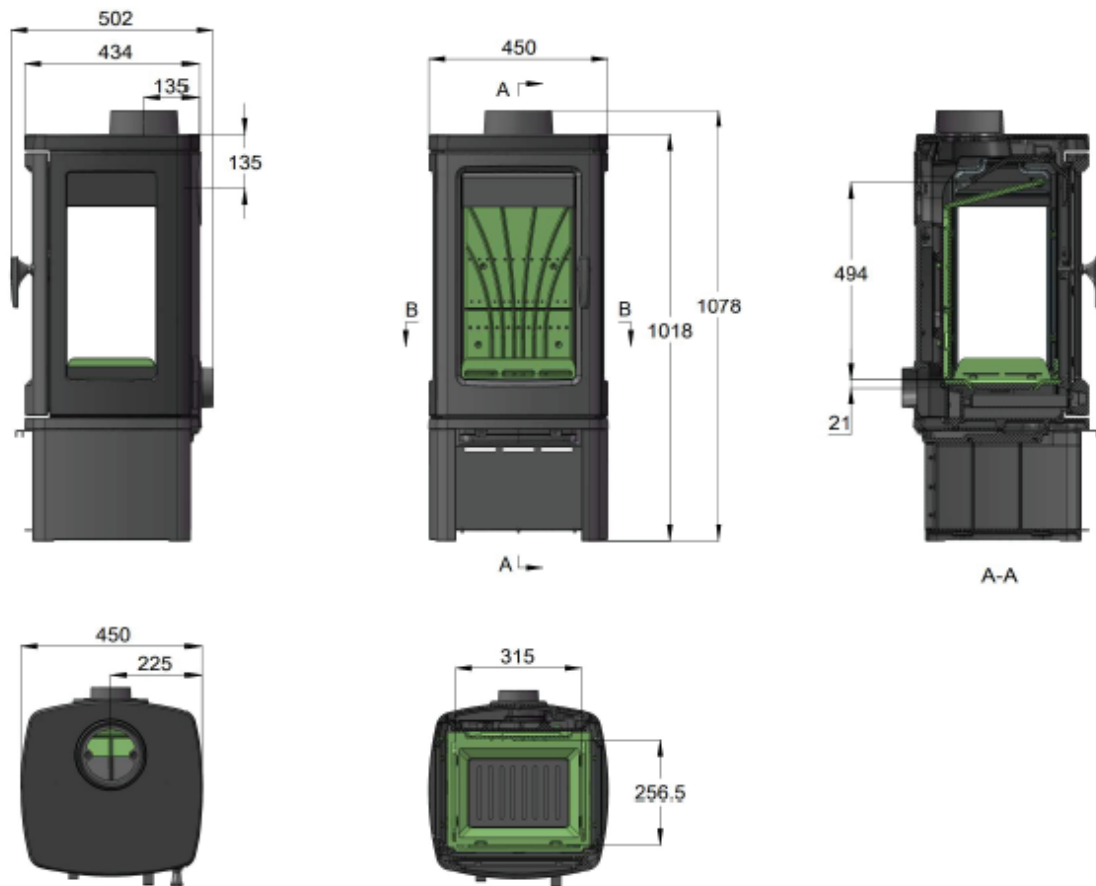

*Unit of measure and model dimensions may vary. E&OE.