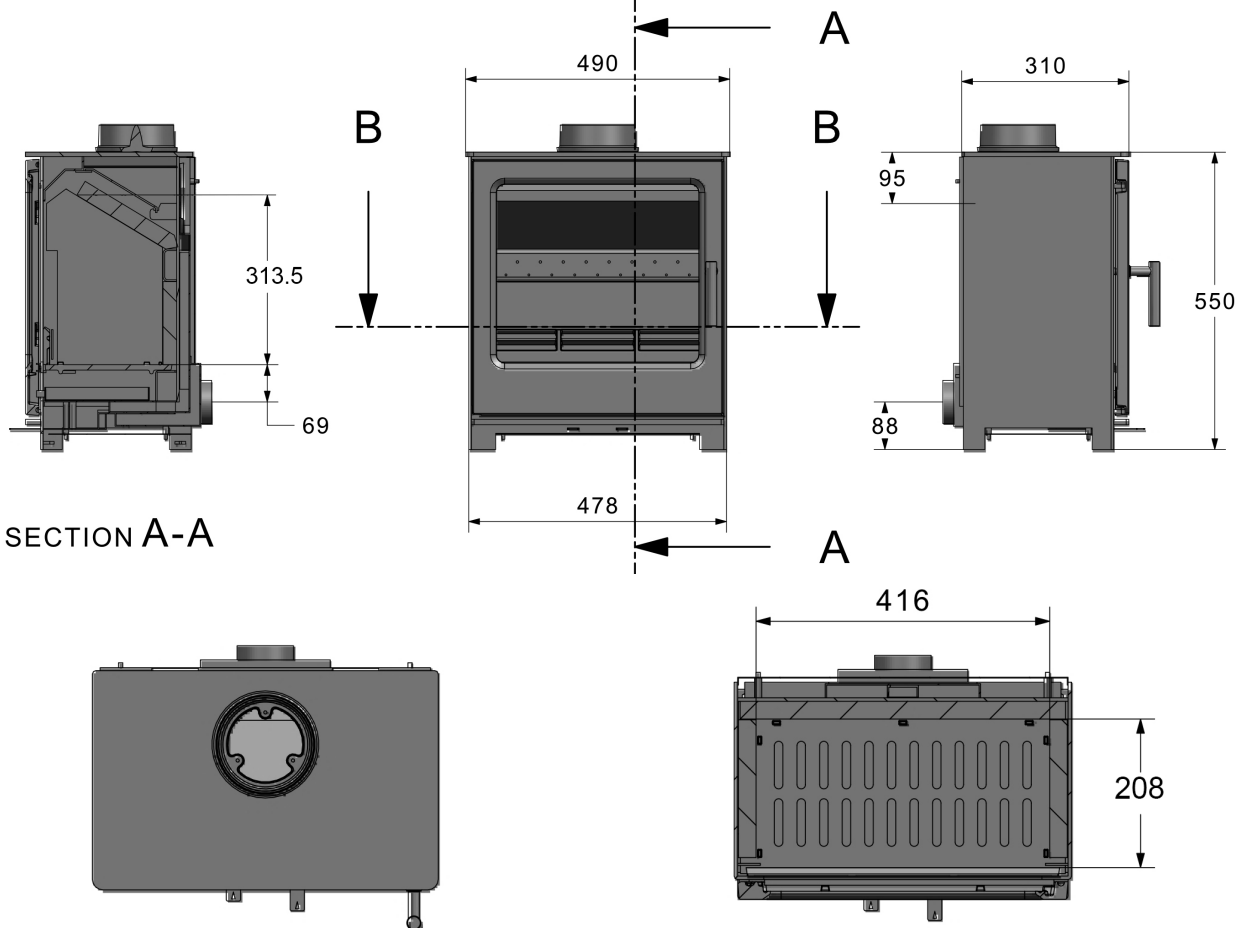

*Unit of measure and model dimensions may vary. E&OE.